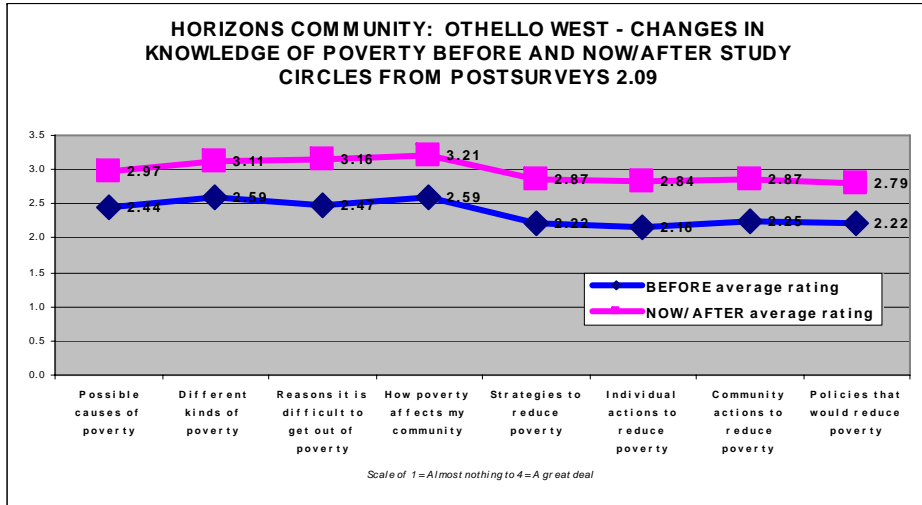

Study Circles Post-Survey Data:

Study Circles

63 Participated in Study Circles

LeadershipPlenty®

22 Participated in LeadershipPlenty

Othello West

Community Progress: Study Circles and LeadershipPlenty® Survey Results

LeadershipPlenty® Pre-Survey Data:

LeadershipPlenty® Post-Survey Data: