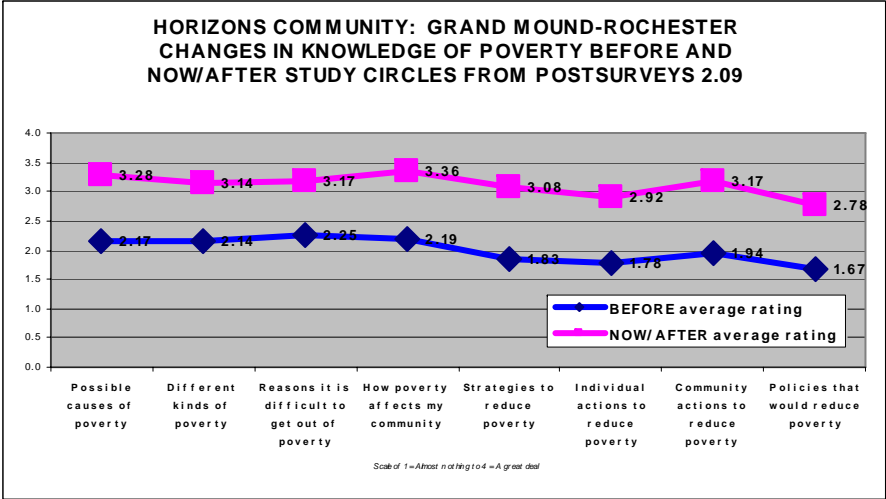

Study Circles Post-Survey Data:

Study Circles

34 Participated in Study Circles

LeadershipPlenty®

29 Participated in LeadershipPlenty

Grand Mound-Rochester

Community Progress: Study Circles and LeadershipPlenty® Survey Results

LeadershipPlenty® Pre-Survey Data:

LeadershipPlenty® Post-Survey Data: