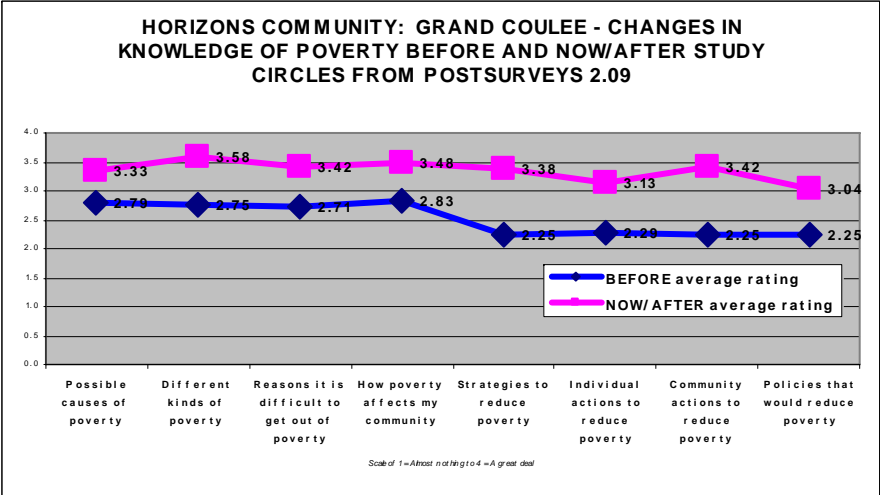

Study Circles Post-Survey Data:

Grand Coulee

Community Progress: Study Circles and LeadershipPlenty® Survey Results

Study Circles

55 Participated in Study Circles

LeadershipPlenty®

44 Participated in LeadershipPlenty