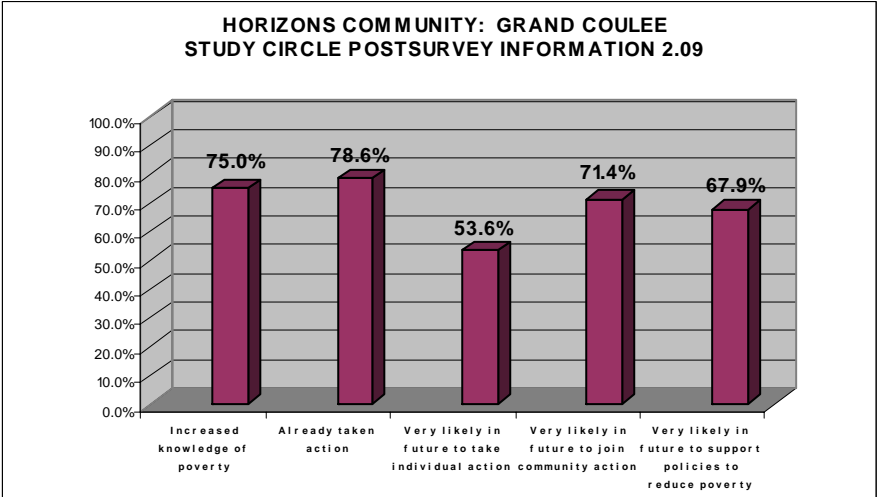

Study Circles Post-Survey Data:

Grand Coulee

Community Progress: Study Circles and LeadershipPlenty® Survey Results

Study Circles

55 Participated in Study Circles

LeadershipPlenty®

44 Participated in LeadershipPlenty

LeadershipPlenty® Post-Survey Data:

LeadershipPlenty® Pre-Survey Data: