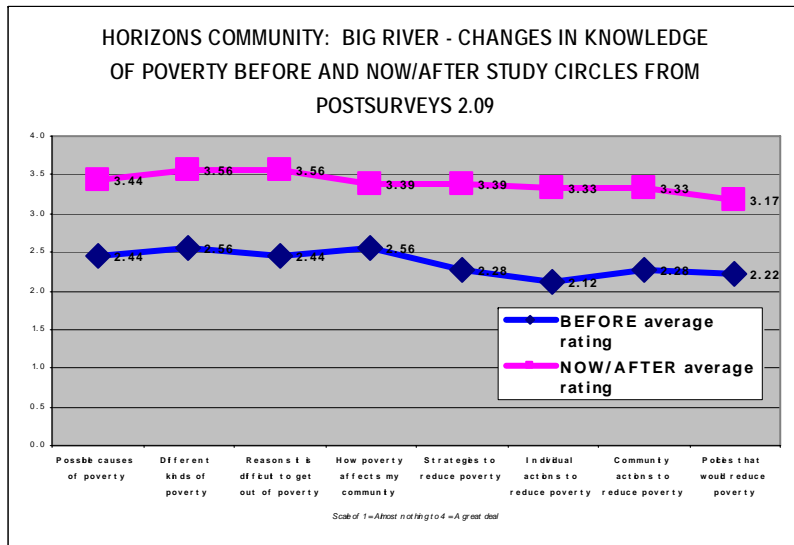

Study Circles Post-Survey Data:

Study Circles

38 Participated in Study Circles

LeadershipPlenty®

47 Participated in LeadershipPlenty

Big River Tribal Community

Community Progress: Study Circles and LeadershipPlenty® Survey Results

LeadershipPlenty® Pre-Survey Data:

LeadershipPlenty® Post-Survey Data: